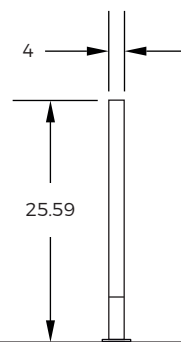

Polished

General Dimensions:

He: 25.59" / **Wi:** 4" / **Le:** 29.52"

Weight:

11.02 lb

Mesures in inches

Frontal View

Lateral View