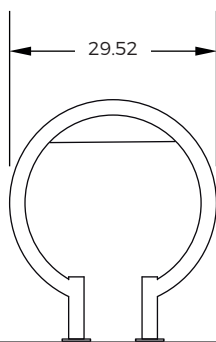

Polished

General Dimensions:

He: 25.59" / **Wi:** 4" / **Le:** 29.52"

Weight:

11.02 lb

Mesures in inches

Frontal View

Lateral View